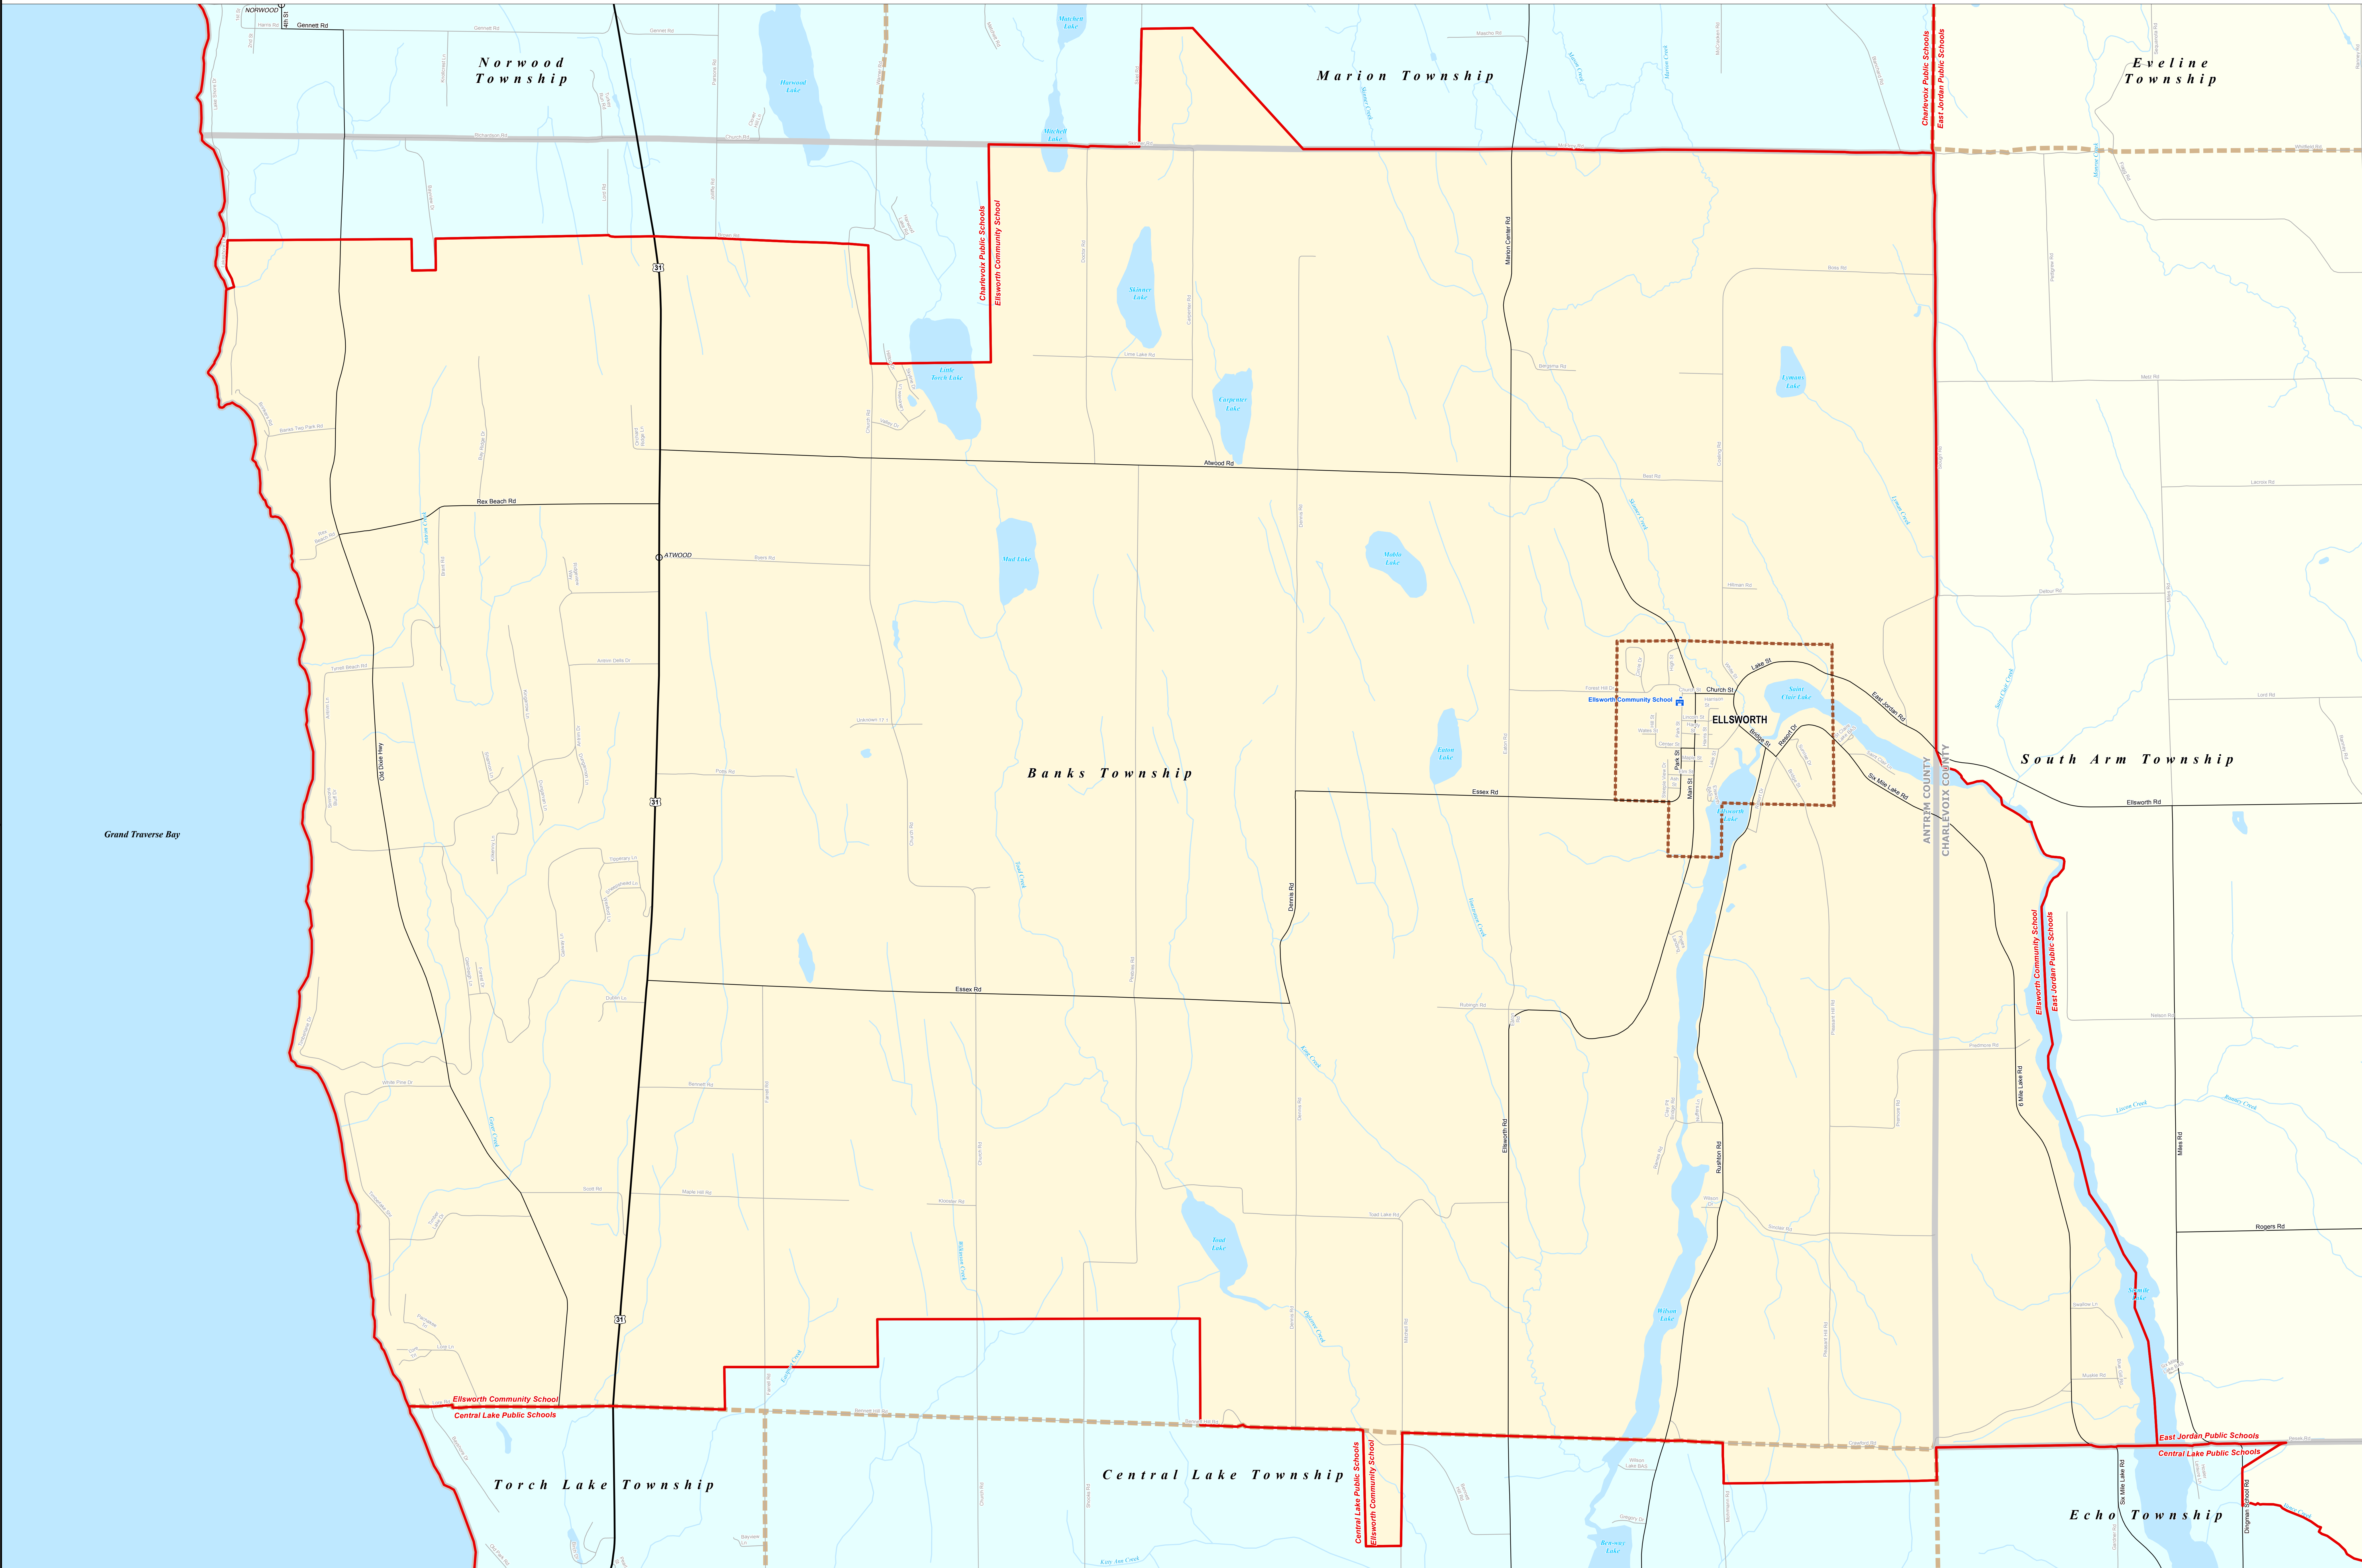

ELLSWORTH COMMUNITY SCHOOL

Charlevoix-Emmet ISD

0 0.25 0.5 Miles

All information presented in this publication is in the public domain and may be reproduced, reprinted, and redistributed as desired.

Legend	
School District	Unincorporated Place
County	School
City	Water Feature
Township	Freeway
Village	Highway
Census Designated Place	Primary Road
	Local Road
	Railroad
	River, Stream, or Drain